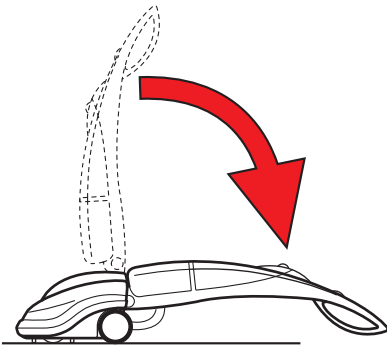

Minimum working height 200 mm, allowing perfect cleaning under furnitures, chairs, tables, beds, etc.  
The tilting handle makes easy and stressless the daily use of the machine.  
Large tank capacity avoiding frequent refilling of the unit