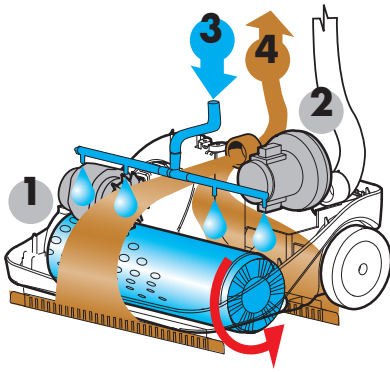

OPTIONAL

1) Brush motor
2) Vacuum motor
3) Detergent solution flow
4) Dirty liquid flow

• 6.505.0009
Carpet cleaning kit

• 4.512.0068
Extension electric cord 15 m
with Schuko plug

Double squeegee for both forward and reverse washing and drying.
PP brush suitable for most common floors (brush for carpet and moquette cleaning available).
ABS shock-proof covers. Non-marking rubber wheels.

Minimum working height 200 mm, allowing perfect cleaning under furnitures, chairs, tables, beds, etc.
The tilting handle makes easy and stressless the daily use of the machine.
Large tank capacity avoiding frequent refilling of the unit

Cylindrical brush quick connection and release: the fitting and releasing of the brush does not require the use of tools. Ordinary cleaning and maintenance are simple and quick for anybody